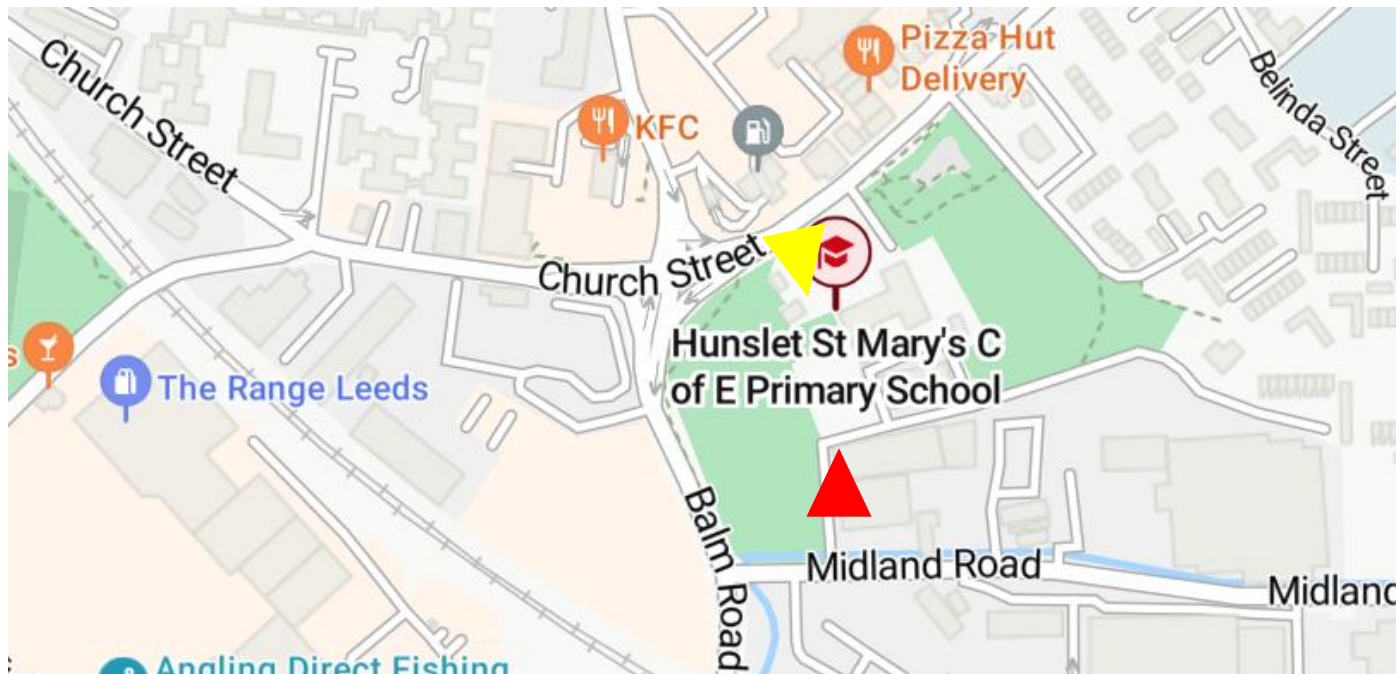

St. Mary's C of E Primary Academy
COLLABORATIVE LEARNING TRUST

How to Find Us!

St Mary's C of E Primary Academy (named Hunslet St Mary's on the map below) is situated in the very heart of Hunslet – opposite the Penny Hill Centre/ Morrisons. You can spot us from a distance by looking out for our old church spire!

Our main school entrance is on Church Street next to the church spire, opposite The Penny Hill pub.

The entrance to our staff car park is on Lupton Street.